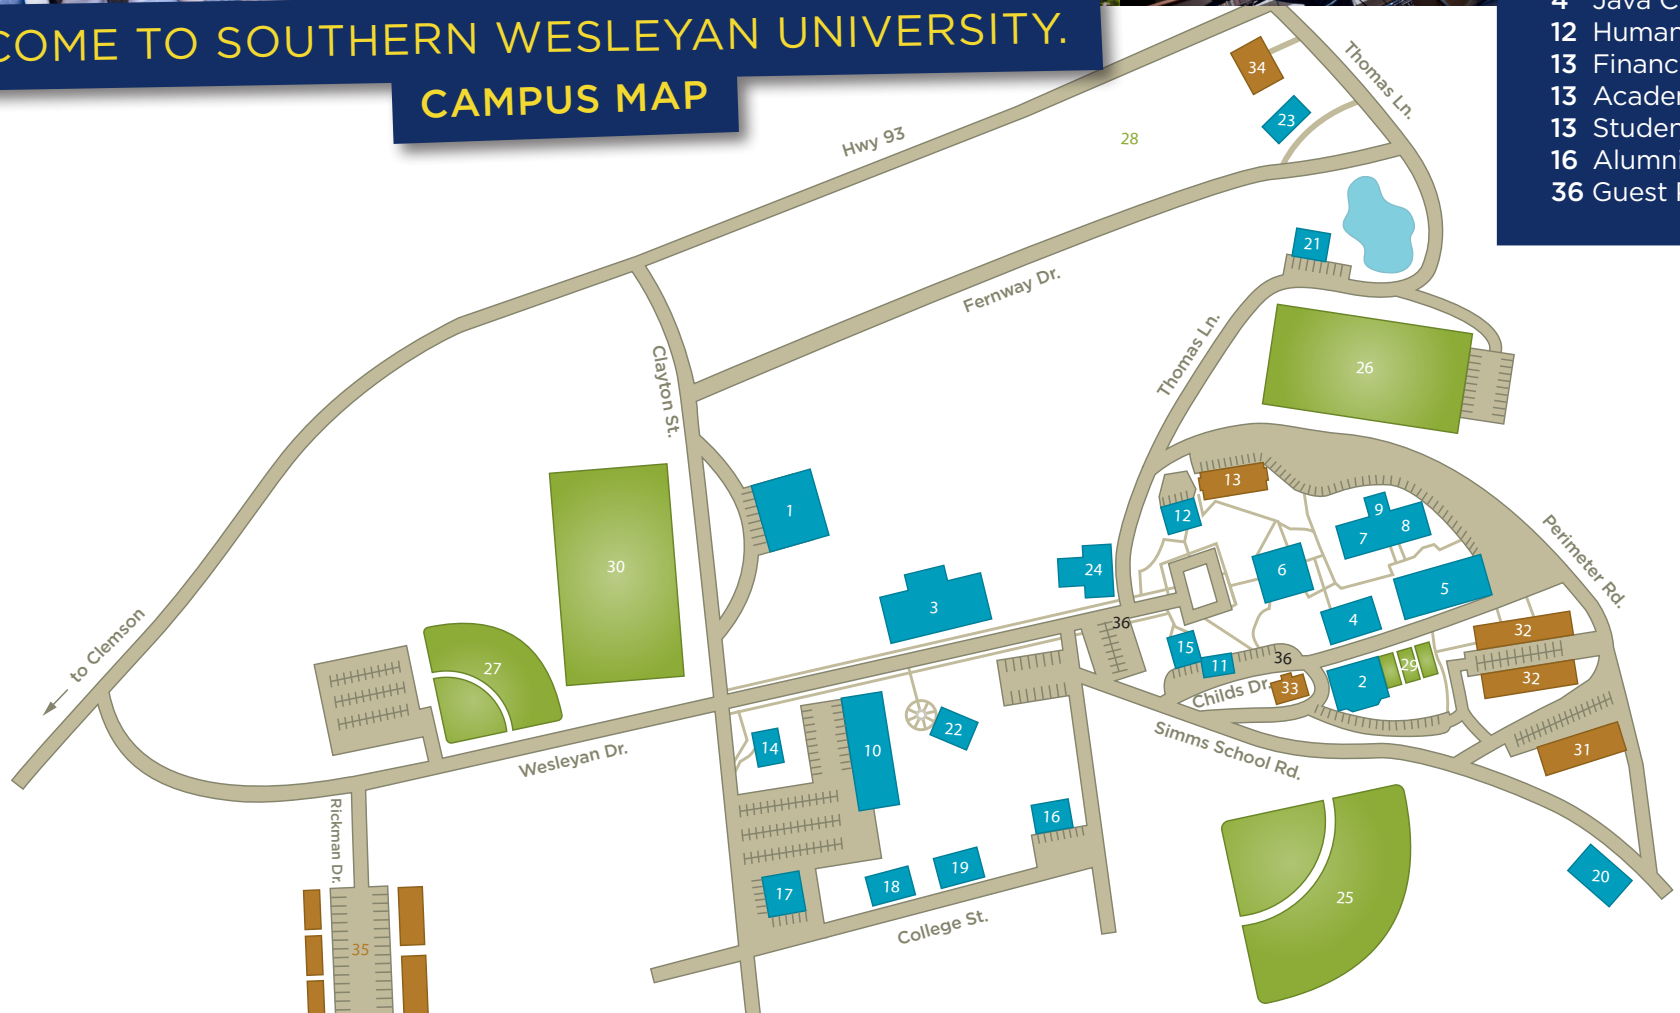

CAMPUS VISITORS

- 1 Admissions
- 2 Dining Commons
- 3 Newton Hobson
- 4 Bookstore
- 4 Java City Coffee Shop
- 12 Human Resources
- 13 Financial Aid
- 13 Academic Records
- 13 Student Accounts
- 16 Alumni
- 36 Guest Parking

WELCOME TO SOUTHERN WESLEYAN UNIVERSITY.

CAMPUS MAP

CAMPUS BUILDINGS

- 1 Welcome Center
- 2 Founders' Hall - Dining Commons
- 3 Newton Hobson Chapel and Fine Arts Center
- 4 Jennings Campus Life Center
- 5 Tysinger Athletic Center
- 6 Rickman Library
- 7 Brower Classroom Building
- 8 Gibson Science Building
- 9 Ellenburg Lecture Hall

- 17 Terry Hall
- 18 School of Business Offices
- 19 Brank House - Psychological Services
- 20 Physical Plant
- 21 Bryant Lodge
- 22 Freedom's Hill Church
- 23 President's Home
- 24 First Wesleyan Church/ALIVE

RECREATIONAL AREAS

- 4 Jennings Campus Life Center
- 5 Tysinger Athletic Center
- 25 Connor Field - Baseball
- 26 Childs Field - Soccer
- 27 Varsity Field - Softball
- 28 Cross Country Trail
- 29 Tennis Courts
- 30 Practice Field